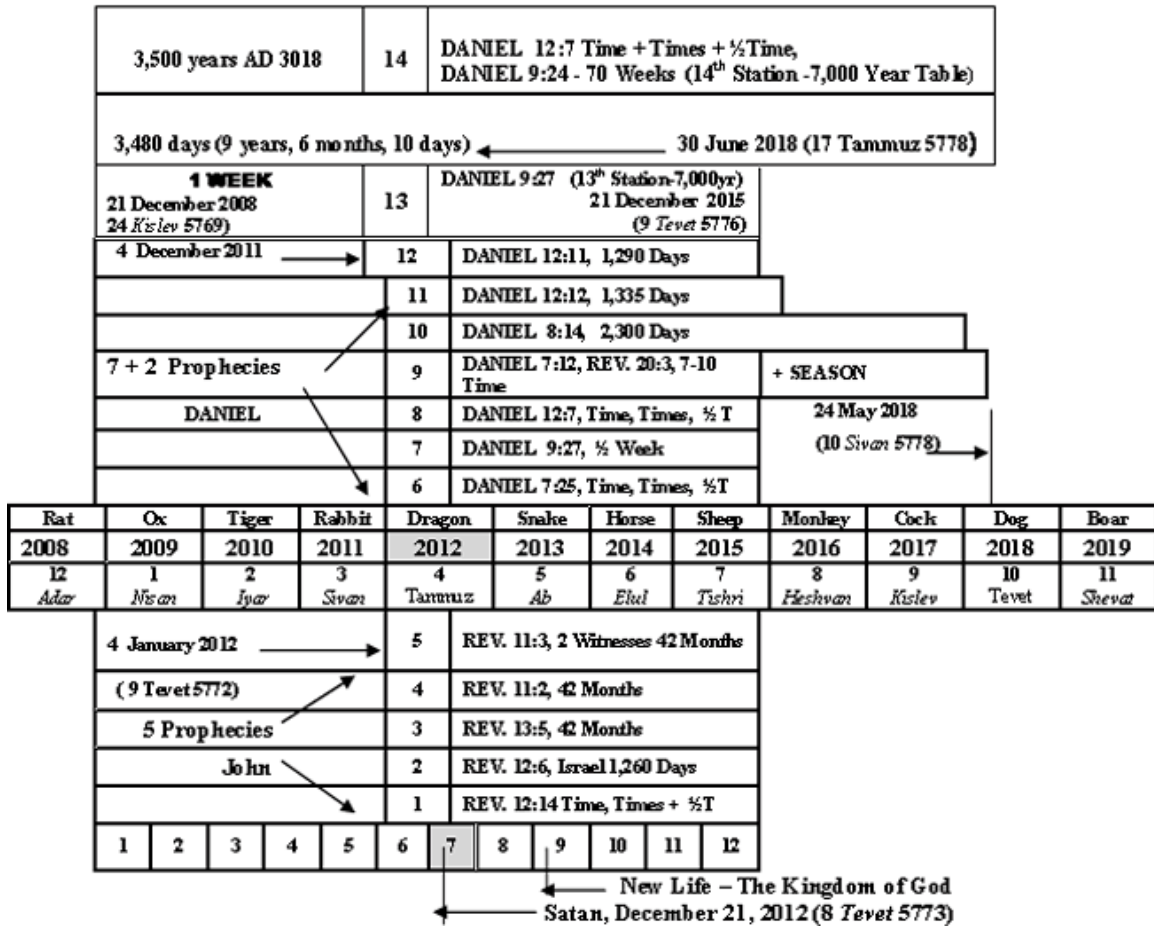

# 7-Year Table of the Apocalypse

www.apocalypse2008-2015.com

## 7-Year Table of the Apocalypse The Great Apocalypse

December 21, 2008 to December 21, 2015

## The MINI-APOCALYPSE

4 December 2011 - 17 September 2015

(4) 21 December 2012 (8 Tevet 5773)

Serpent - Aztec Calendar

4 December 2011  
(8 Kislev 5772)

(5) Tammuz, 4<sup>th</sup> month (Babylonian Deity)