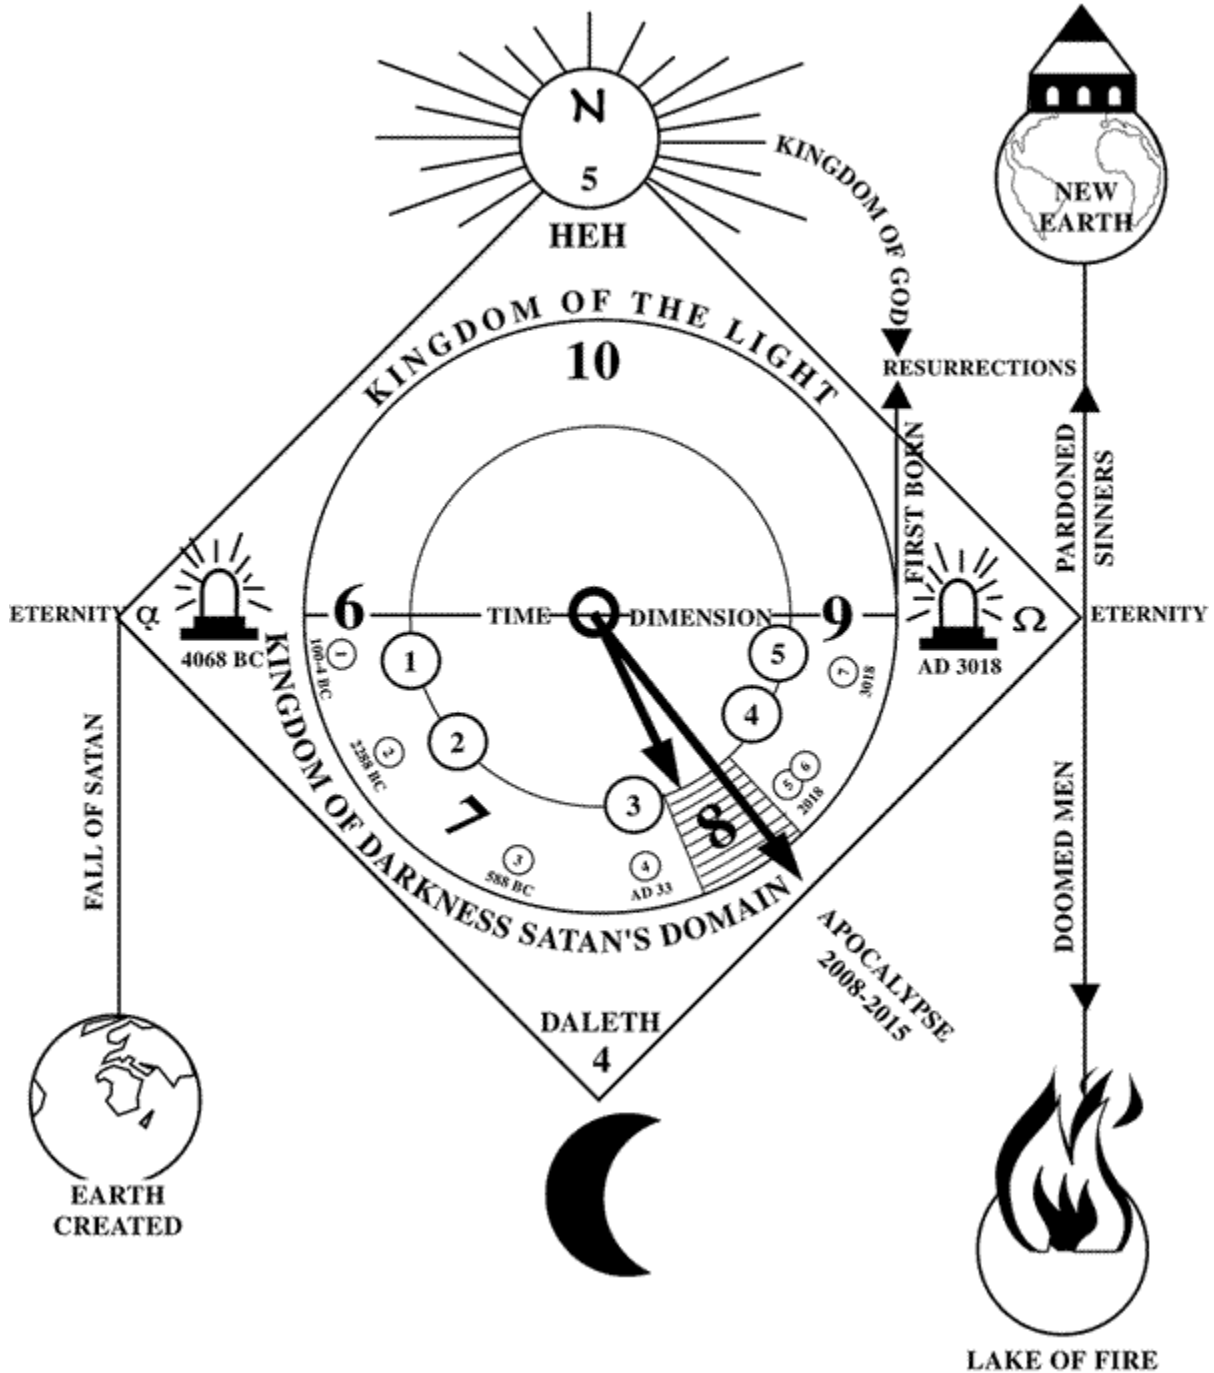

Concept Tables-Source

Apocalypse Prophesied & Mystery of Tammuz 17

WORLD CUCKOO CLOCK

Concept Tables-Source

Apocalypse Prophesied & Mystery of Tammuz 17

Cuckoo Clock Gears											
7 x 490 years 3,480 solar years			70 years		5 x 490 years 2,468 solar years			50 years		1,000 solar years	
Zayin Age 6,000 Bible years							Cheth Age > 7		Teth Age 1,000 years		
7,000 Bible Years <small>*(Gears not corrected for biblical, Babylonian, or Gregorian calendar years.)</small>											
50	1,715	1,715	70	64	483	7	4 x 483	50	2 x 483*		
4068 BC	4018 BC	2303 BC	588 BC	518 BC	454 BC	AD 29	AD 36	AD 1968	AD 2018 to AD 3018		

Concept Tables-Source

Apocalypse Prophesied & Mystery of Tammuz 17

The Table of the Hebrew Alphabet

#	Letter	Meaning
1	<i>Aleph</i>	Steer Head, Beginning, Eternal God
2	<i>Beth, Veth</i>	House, Duality, or Division
3	<i>Gimel</i>	Camel, Important Ideas, Divine Purpose
4	<i>Daleth</i>	Door, Creation, This World in this Time
5	<i>Heh</i>	Window, Eternity, The Other Side
6	<i>Waw</i>	Hook, Connect, Sin, Flesh
7	<i>Zayin</i>	Sword, Strife, Completeness/Perfection
8	<i>Cheth</i>	Fenced In, A New Beginning, New Creation
9	<i>Teth</i>	New Life, A New Civilization, Fruit
10	<i>Jod</i>	Hand, Higher Level of Activity, Law/Responsibility
11	*No letter	Judgment , Disorder
12	*No letter	Perfect Government
20	<i>Kaf, Khaf</i>	Holding, – Reaching Hand
30	<i>Lamed</i>	Ox, Prodding Stick
40	<i>Mem</i>	Probation, Water With No Boundaries
50	<i>Nun</i>	Snake, Individual in the Time Dimension, Pentecost
60	<i>Samech</i>	Satan/snake
70	<i>Ayin</i>	Eyes, Spring, The Sum Total of this World, Restoration
80	<i>Peh, Peh</i>	Mouth
90	<i>Tzadi</i>	Fish Hook
100	<i>Kof</i>	Eye of the Needle
200	<i>Resh</i>	Emerging Head, Insufficient,
300	<i>Shin, Sin</i>	Tooth
400	<i>Tav, Thav</i>	Cross, Sign, Eternity, End of Existence